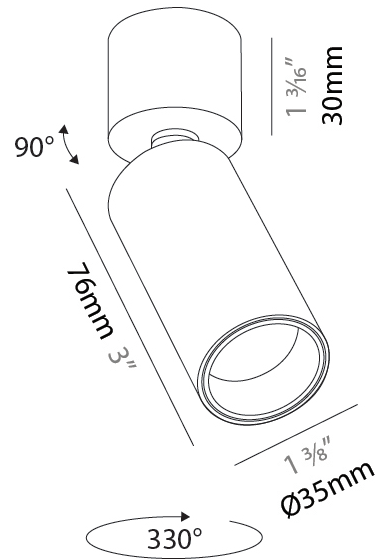

GENERAL

Series: Imagine
 Subseries: Imagine Micro
 Brand: Prolicht
 Division: Architectural
 Mounting Type: Surface
 Mounting Location: Ceiling
 Subcategory: Spots

PHYSICAL

Shape: Cylinder
 Diameter (mm): 35
 Diameter (in): 1 3/8
 Height (mm): 76
 Height (in): 3
 Max. Overall Height (mm): 106
 Max. Overall Height (in): 4 3/16
 Light Distribution: Adjustable / Direct
 Weight (kg): 0.165
 Weight (lbs): 1.42
 Fixture Finish: SSR / BKV / CWI / CRY / HAB / UFT / ITA / RUA / FTG / MYG / LOD / PUS / FRO / FUP / KIA / POP / BLS / SPG / MEY / GOH / GUM / CHC / COM / ABZ / JAG / OBR / MOS / ROR
 Holder Finish: WHI / BLK
 Fixture Material: Aluminum Die Cast

OPTICAL

Beam Angle: 18,28,38,46,64
 Adjustability: Rotational 350°; Tilt 90°

RATINGS AND CERTIFICATIONS

Certified By: Certified for North American Standards
 IP rating: IP20

PROJECT
TYPE
SPECIFIER
QUANTITY
DATE