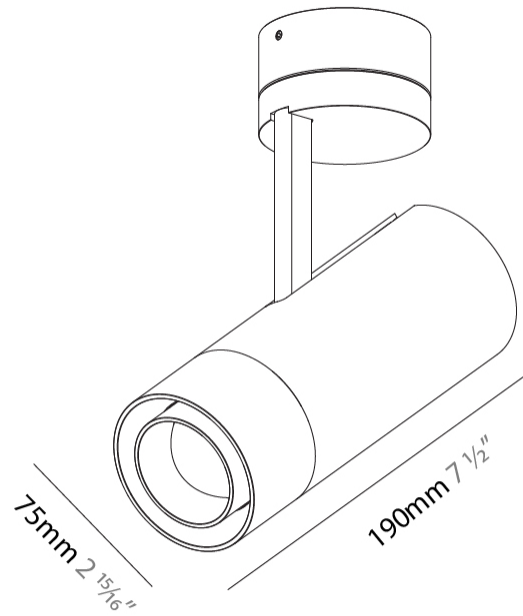

GENERAL

Series: Imagine
 Subseries: Imagine Flex
 Brand: Prolicht
 Division: Architectural
 Mounting Type: Surface
 Mounting Location: Ceiling
 Subcategory: Spots

PHYSICAL

Shape: Cylinder
 Diameter (mm): 75
 Diameter (in): 2 15/16
 Height (mm): 190
 Height (in): 7 1/2
 Max. Overall Height (mm): 235
 Max. Overall Height (in): 9 1/4
 Light Distribution: Adjustable / Direct
 Weight (kg): 0.919
 Weight (lbs): 2.02
 Fixture Finish: SSR / BKV / CWI / CRY / HAB / UFT / ITA / RUA / FTG / MYG / LOD / PUS / FRO / FUP / KIA / POP / BLS / SPG / MEY / GOH / GUM / CHC / COM / ABZ / JAG / OBR / MOS / ROR
 Fixture Material: Aluminum Die Cast

OPTICAL

Reflector°: 14° to 48°
 Adjustability: Rotational 350°; Tilt 90°

RATINGS AND CERTIFICATIONS

Certified By: Certified for North American Standards
 IP rating: IP20

A3D105-

PROJECT

TYPE

SPECIFIER

GENERAL

Series: Imagine
 Subseries: Imagine 60
 Brand: Prolicht
 Division: Architectural
 Mounting Type: Surface
 Mounting Location: Ceiling
 Subcategory: Spots

PHYSICAL

Shape: Cylinder
 Diameter (mm): 60
 Diameter (in): 2 ³/₈
 Height (mm): 170
 Height (in): 6 ¹¹/₁₆
 Max. Overall Height (mm): 215
 Max. Overall Height (in): 8 ⁷/₁₆
 Light Distribution: Adjustable / Direct
 Weight (kg): 0.572
 Weight (lbs): 1.26
 Fixture Finish: SSR / BKV / CWI / CRY / HAB / UFT / ITA / RUA / FTG / MYG / LOD / PUS / FRO / FUP / KIA / POP / BLS / SPG / MEY / GOH / GUM / CHC / COM / ABZ / JAG / OBR / MOS / ROR
 Fixture Material: Aluminum Die Cast